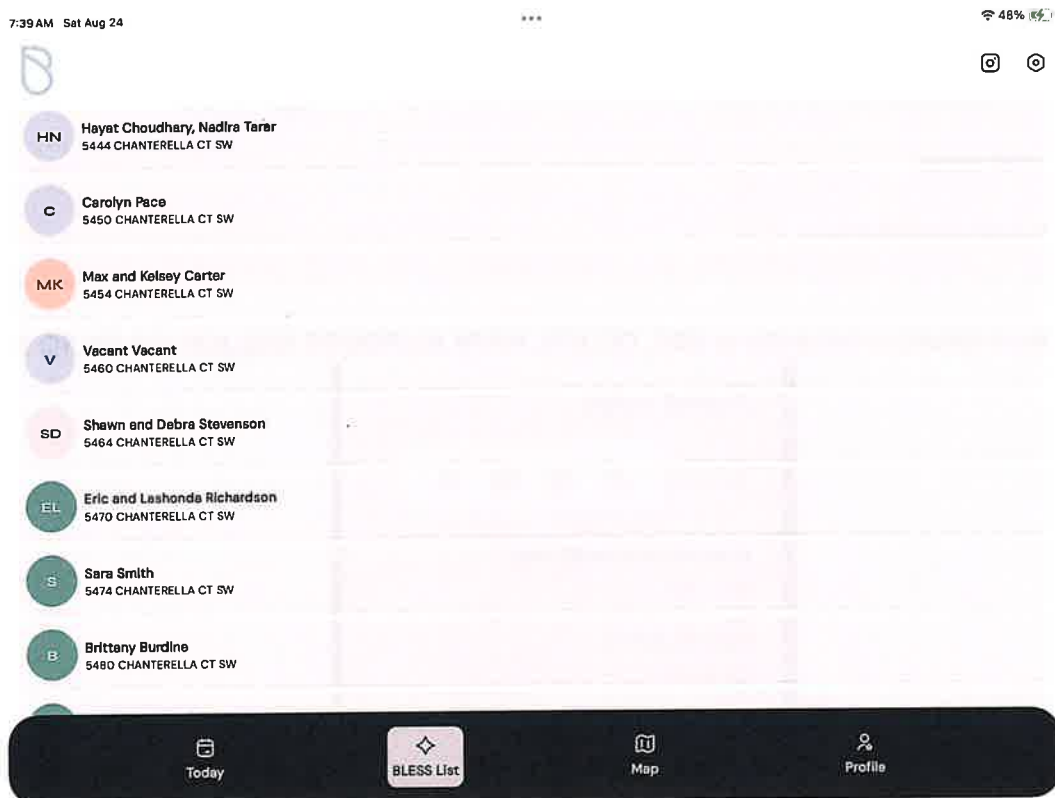

## ONE MISSION-BLESS APP USAGE GUIDE

- **LET'S LIGHT UP THE NEIGHBORHOOD!**
- The PROFILE tab shows tally of those you have
  - BLESSED WITH PRAYER
  - LISTENED TO (ENGAGED IN CONVERSATION)
  - EATEN WITH (IN ANY FORUM)
  - SERVED (OR SERVED WITH)
  - SHARED YOUR 30 SECOND TESTIMONY & ONE MINUTE GOSPEL
- Depending on the relational bridge with every person, the actual steps may be unique. BLESS WITH PRAYER and SHARE THE GOSPEL are really the only "required" steps. Others are to help build the relational bridge to SHARE IF NEEDED.

- The TODAY tab shows a prayer, inspirational video AND 5 neighbors to pray for that day.
- You can individually mark each or use the PRAY FOR ALL function.

- The BLESS LIST tab shows

- Edit your map as needed with the ADD HOME feature **\*\*ONLY AVAILABLE ON THE WEB PORTAL**