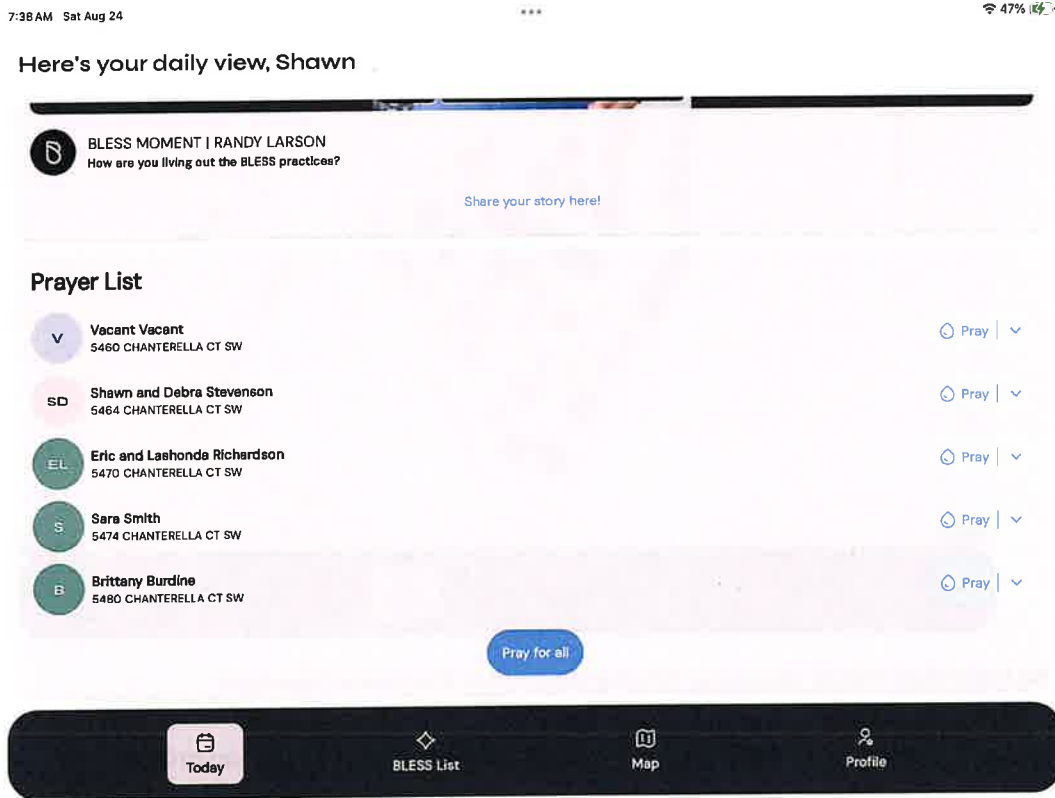

## ONE MISSION-BLESS APP USAGE GUIDE

- **LET'S LIGHT UP THE NEIGHBORHOOD!**
- The PROFILE tab shows tally of those you have
  - BLESSED WITH PRAYER
  - LISTENED TO (ENGAGED IN CONVERSATION)
  - EATEN WITH (IN ANY FORUM)
  - SERVED (OR SERVED WITH)
  - SHARED YOUR 30 SECOND TESTIMONY & ONE MINUTE GOSPEL
- Depending on the relational bridge with every person, the actual steps may be unique. BLESS WITH PRAYER and SHARE THE GOSPEL are really the only "required" steps. Others are to help build the relational bridge to SHARE IF NEEDED.

- The TODAY tab shows a prayer, inspirational video AND 5 neighbors to pray for that day.
- You can individually mark each or use the PRAY FOR ALL function.

- The BLESS LIST tab shows

- Edit your map as needed with the ADD HOME feature **\*\*ONLY AVAILABLE ON THE WEB PORTAL**