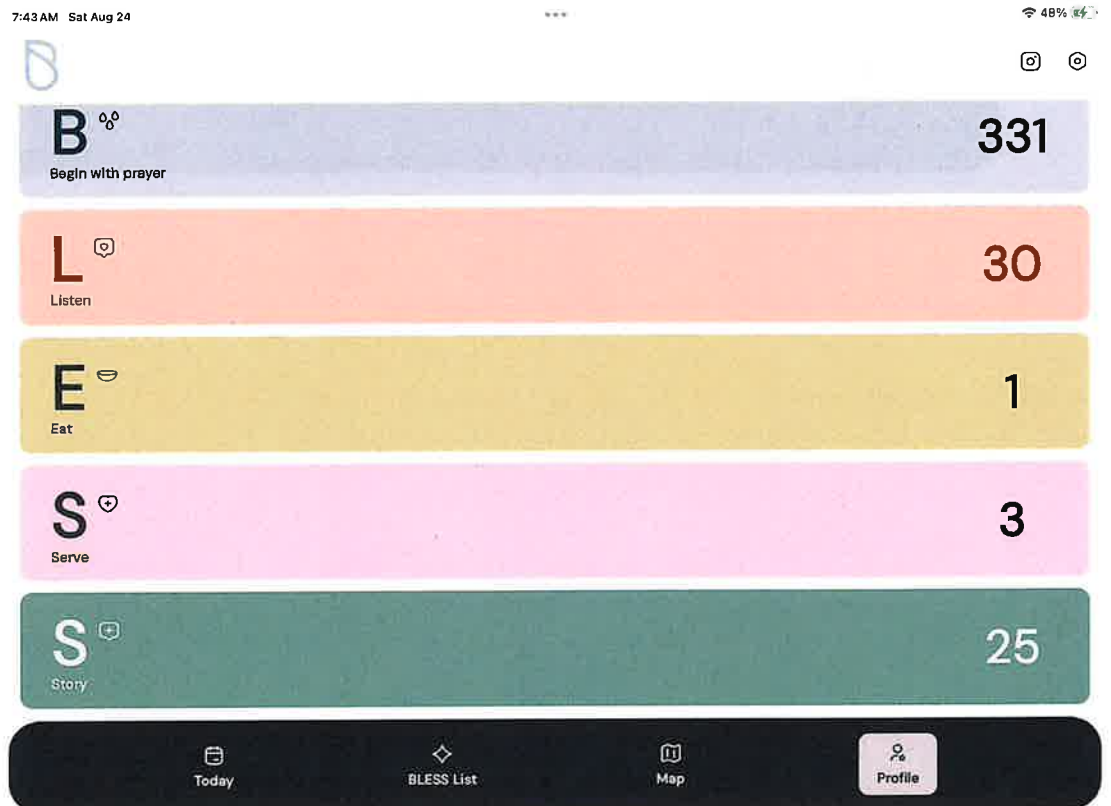

## ONE MISSION-BLESS APP USAGE GUIDE

- **LET'S LIGHT UP THE NEIGHBORHOOD!**
- The PROFILE tab shows tally of those you have
  - BLESSED WITH PRAYER
  - LISTENED TO (ENGAGED IN CONVERSATION)
  - EATEN WITH (IN ANY FORUM)
  - SERVED (OR SERVED WITH)
  - SHARED YOUR 30 SECOND TESTIMONY & ONE MINUTE GOSPEL
- Depending on the relational bridge with every person, the actual steps may be unique. BLESS WITH PRAYER and SHARE THE GOSPEL are really the only "required" steps. Others are to help build the relational bridge to SHARE IF NEEDED.

- The TODAY tab shows a prayer, inspirational video AND 5 neighbors to pray for that day.
- You can individually mark each or use the PRAY FOR ALL function.

- The BLESS LIST tab shows

- Edit your map as needed with the ADD HOME feature **\*\*ONLY AVAILABLE ON THE WEB PORTAL**