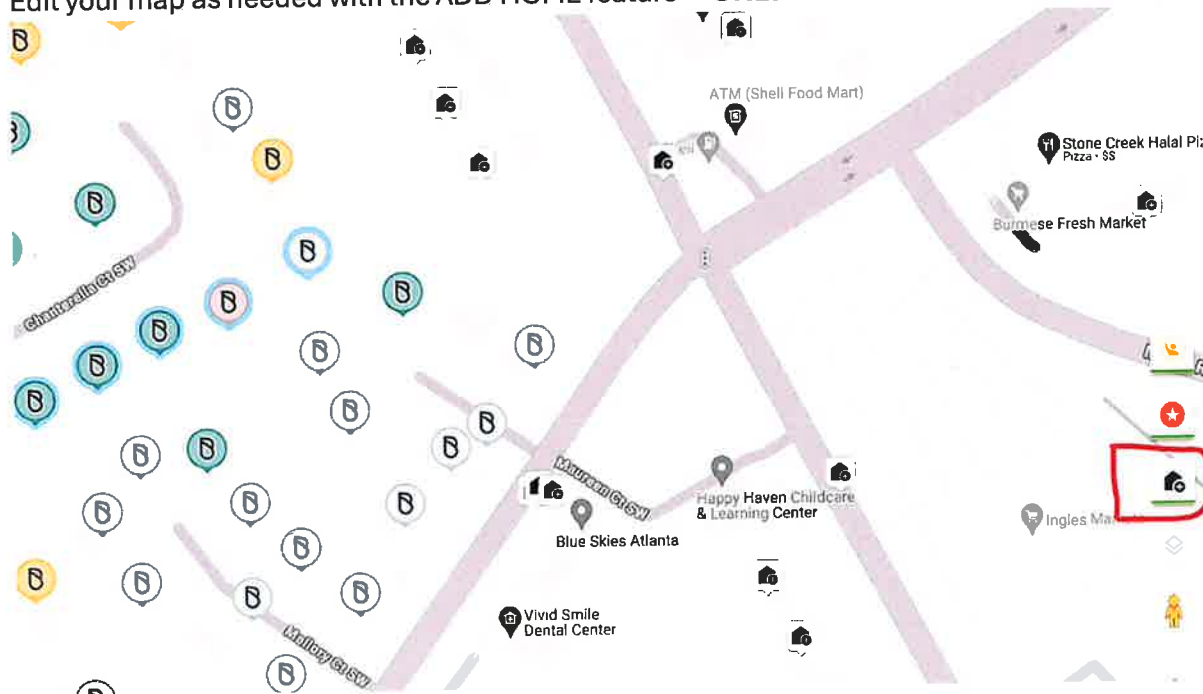

- The TODAY tab shows a prayer, inspirational video AND 5 neighbors to pray for that day.
- You can individually mark each or use the PRAY FOR ALL function.

- The BLESS LIST tab shows

- Edit your map as needed with the ADD HOME feature **\*\*ONLY AVAILABLE ON THE WEB PORTAL**