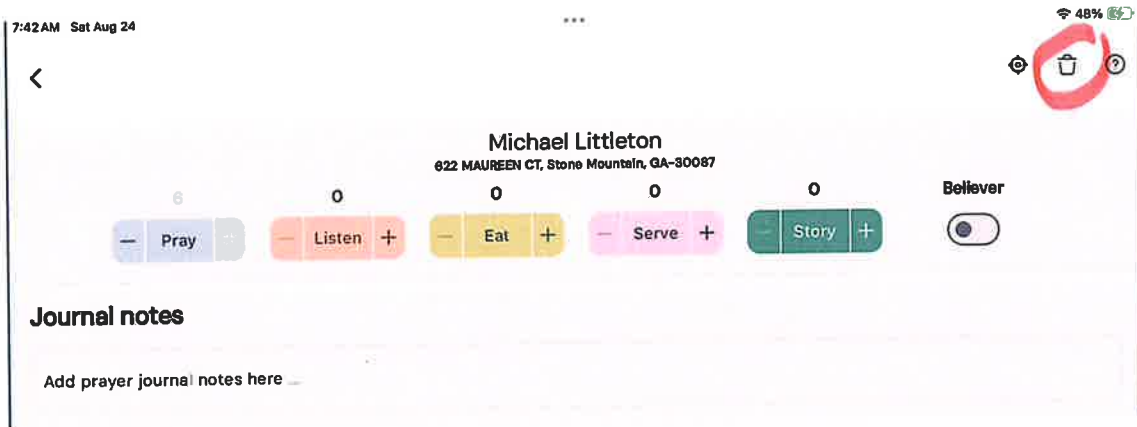

## ONE MISSION-BLESS APP USAGE GUIDE

- **LET'S LIGHT UP THE NEIGHBORHOOD!**
- The PROFILE tab shows tally of those you have
  - BLESSED WITH PRAYER
  - LISTENED TO (ENGAGED IN CONVERSATION)
  - EATEN WITH (IN ANY FORUM)
  - SERVED (OR SERVED WITH)
  - SHARED YOUR 30 SECOND TESTIMONY & ONE MINUTE GOSPEL
- Depending on the relational bridge with every person, the actual steps may be unique. BLESS WITH PRAYER and SHARE THE GOSPEL are really the only "required" steps. Others are to help build the relational bridge to SHARE IF NEEDED.

- The TODAY tab shows a prayer, inspirational video AND 5 neighbors to pray for that day.
- You can individually mark each or use the PRAY FOR ALL function.

- The BLESS LIST tab shows

- Edit your map as needed with the ADD HOME feature **\*\*ONLY AVAILABLE ON THE WEB PORTAL**